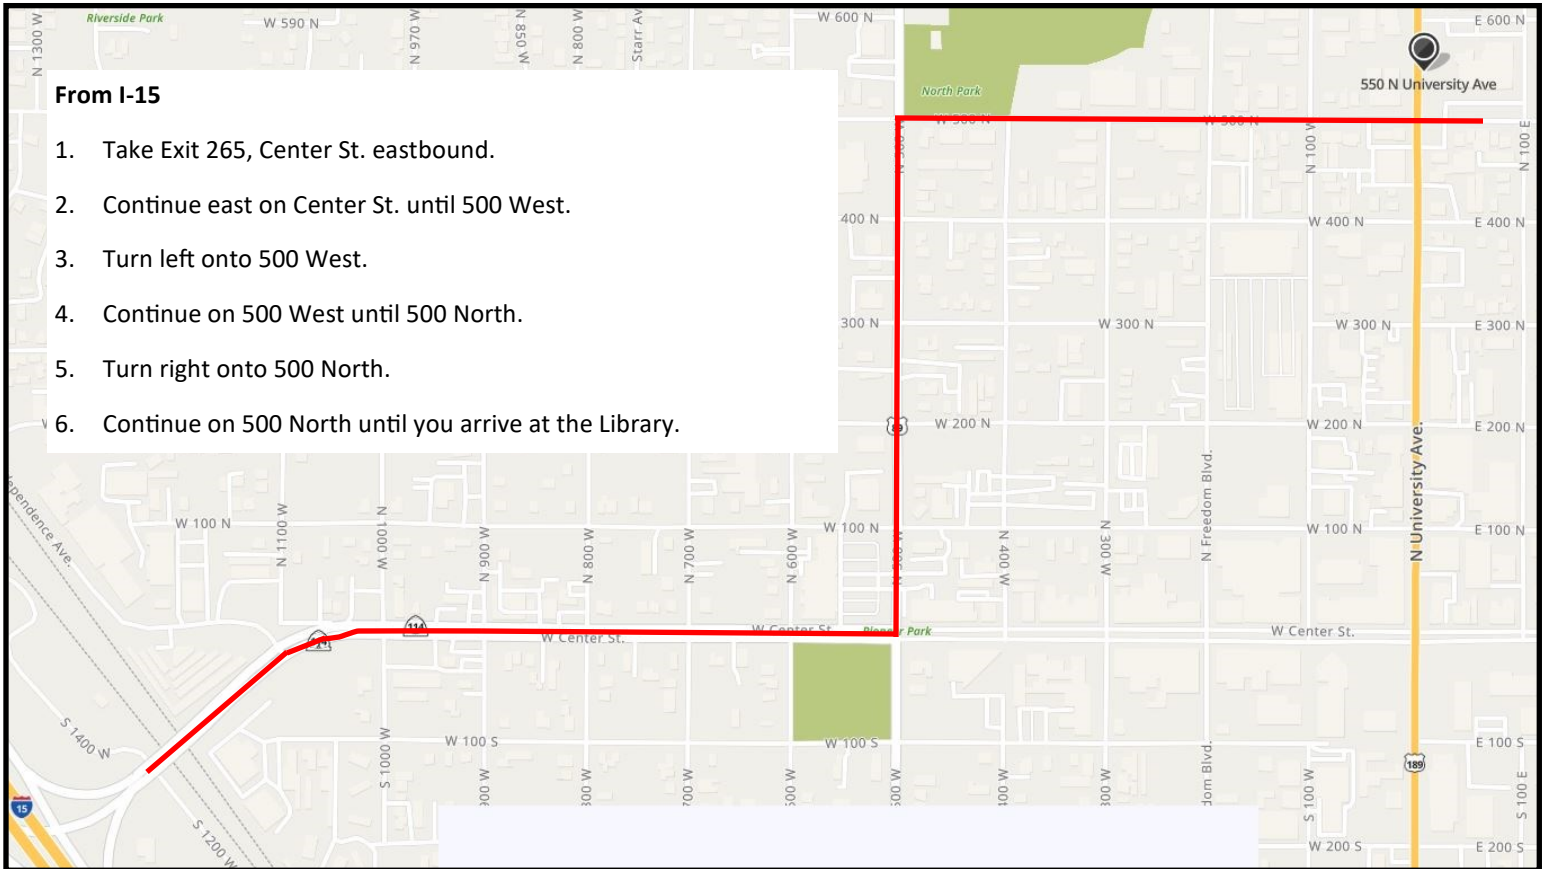

Directions to the Provo City Library at Academy Square 550 N University Ave. Provo, Utah

Underground Parking

1. Enter on 100 East.
2. Drive past the first "Library Entrance" sign.
3. Turn the corner.
4. Park at the second yellow "Academy Entrance" sign.
5. Remember that the garage is One Way.
6. Maximum height clearance is 8'3". Watch for low beams